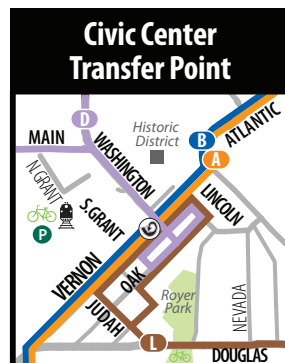

Legend

- Transfer Point
- Placer County Transit
- Sacramento Regional Transit
- Amtrak Station
- Park & Ride Lot
- Bike Lockers

- Route A • See pages 12–13
- Route B • See pages 14–15
- Route C • See page 16
- Route D • See page 18–19
- Route E • See page 21
- Route F • See page 17
- Route L • See page 22–23
- Route M • See page 24–25
- Route R • See page 26
- Route S • See page 27

Routes and schedules are subject to change.

Alternate Civic Center Transfer Point

When Vernon Street is closed for special events, the Civic Center Transfer Point moves to the intersection of Oak and S. Grant Streets. Look for official Roseville Transit messages for details.