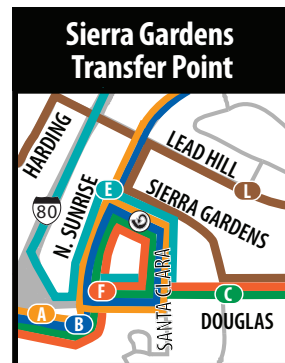

Legend

- Transfer Point
- Placer County Transit
- Sacramento Regional Transit
- Amtrak Station
- Park & Ride Lot
- Bike Lockers

- Route A • See pages 12–13
- Route B • See pages 14–15
- Route C • See page 16
- Route D • See page 18–19
- Route E • See page 21
- Route F • See page 17
- Route L • See page 22–23
- Route M • See page 24–25
- Route R • See page 26
- Route S • See page 27

Routes and schedules are subject to change.

Alternate Civic Center Transfer Point

When Vernon Street is closed for special events, the Civic Center Transfer Point moves to the intersection of Oak and S. Grant Streets. Look for official Roseville Transit messages for details.

See Louis Orlando Inset