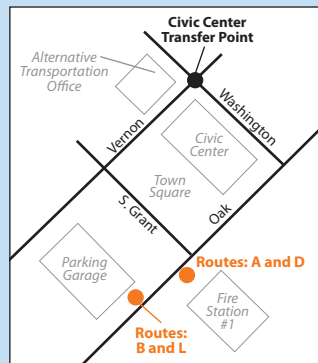

Legend

- Transfer Point
- Placer County Transit
- Sacramento Regional Transit
- Amtrak Station
- Park & Ride Lot
- Bike Lockers

- Route A • See pages 12–13
- Route B • See pages 14–15
- Route C • See page 16
- Route D • See page 18–19
- Route E • See page 21
- Route F • See page 17
- Route L • See page 22–23
- Route M • See page 24–25
- Route R • See page 26
- Route S • See page 27

Routes and schedules are subject to change.

Alternate Civic Center Transfer Point

When Vernon Street is closed for special events, the Civic Center Transfer Point moves to the intersection of Oak and S. Grant Streets. Look for official Roseville Transit messages for details.